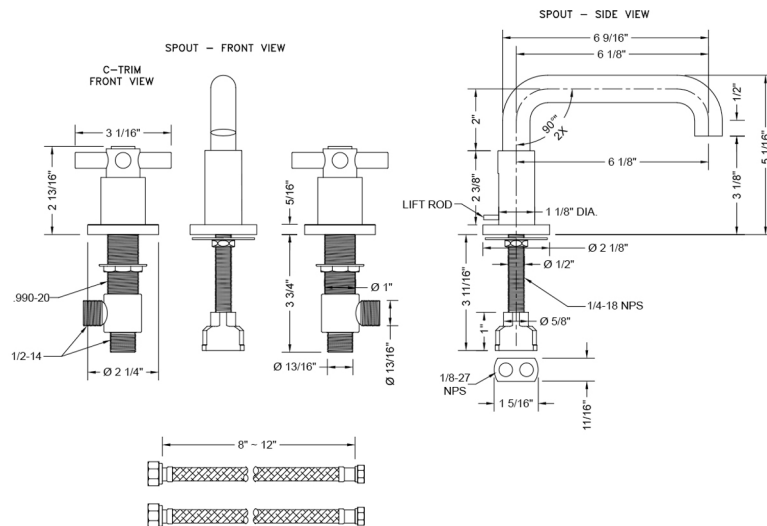

## FEATURES:

- All brass 8" - 12" widespread faucet includes brass pop-up drain with overflow
- 1/4 turn ceramic valves
- Low Profile Swivel Spout (For Stationary Spout option, contact JACLO)
- Available Flow Rates: 1.5, 1.2 & 0.5 GPM. Additional flow rate (aerator) options available. Contact JACLO.
- 5 3/4" spout reach
- Spout Hole Size: 1 1/2" - 1 7/8"
- Valve Hole Size: 1 1/8" - 1 5/8"

## SPECIFICATION DRAWING: